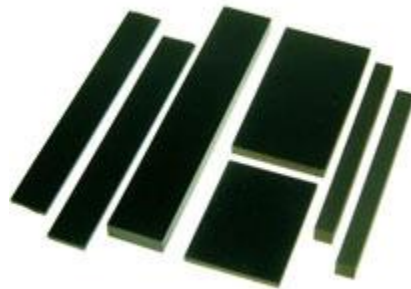

[PRICE LIST]
[PLATE] (BLACK)

[600 mm x 600 mm]

Thickness 0.8mm x 600mm x 600mm : 6100 JPY / pc

Thickness 1mm x 600mm x 600mm : 6500 JPY / pc

Thickness 2mm x 600mm x 600mm : 9600 JPY / pc

[600 mm x 900 mm]

Thickness 3mm x 600mm x 900mm : 15500 JPY / pc

Thickness 4mm x 600mm x 900mm : 20000 JPY / pc

Thickness 5mm x 600mm x 900mm : 23000 JPY / pc

Thickness 6mm x 600mm x 900mm : 25000 JPY / pc

Thickness 8mm x 600mm x 900mm : 31000 JPY / pc

Thickness 10mm x 600mm x 900mm : 35000 JPY / pc

Thickness 12mm x 600mm x 900mm : 48000 JPY / pc

Thickness 15mm x 600mm x 900mm : 58000 JPY / pc

Thickness 20mm x 600mm x 900mm : 80000 JPY / pc

Thickness 25mm x 600mm x 900mm : 100000 JPY / pc

Thickness 30mm x 600mm x 900mm : 122000 JPY / pc

Thickness 35mm x 600mm x 900mm : 150000 JPY / pc

Thickness 40mm x 600mm x 900mm : 180000 JPY / pc

EBONITE PLATES